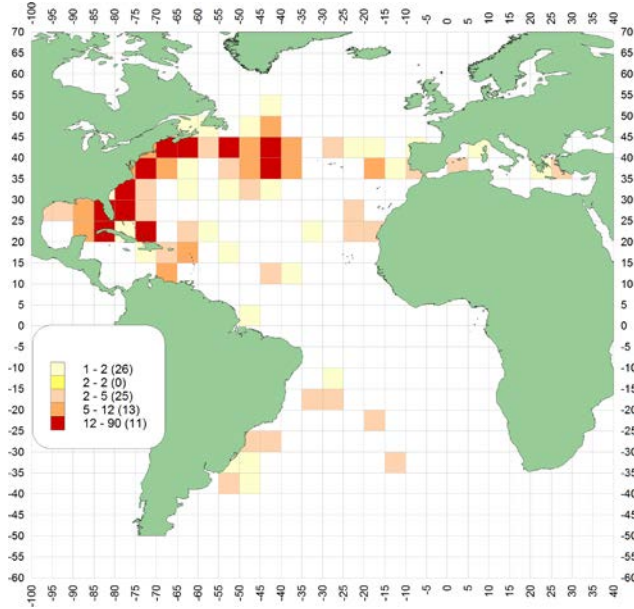

Figures 72 [a-c] SWO. Location of releases and recoveries

Figures 72 [a-c] SWO. Zone de marquage et recapture

Figuras 72 [a-c] SWO. Zona de marcado y recuperación

a)-Density of releases.

b)-Density of recoveries.

c)- Straight displacement between release and recovery locations.