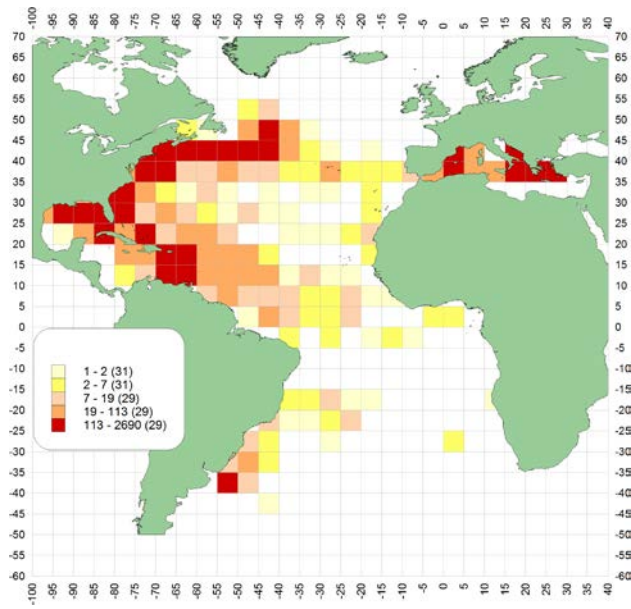

Figures 72 [a-c] SWO. Location of releases and recoveries

Figures 72 [a-c] SWO. Zone de marquage et recapture

Figuras 72 [a-c] SWO. Zona de marcado y recuperación

a)-Density of releases.

b)-Density of recoveries.

c)- Straight displacement between release and recovery locations.