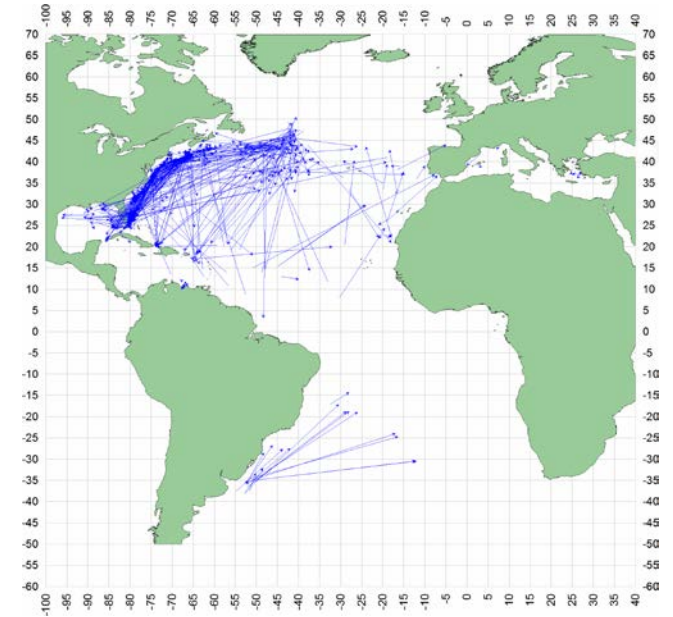

Figures 72 [a-c] SWO. Location of releases and recoveries

Figures 72 [a-c] SWO. Zone de marquage et recapture

Figuras 72 [a-c] SWO. Zona de marcado y recuperación

a)-Density of releases.

b)-Density of recoveries.

c)- Straight displacement between release and recovery locations.